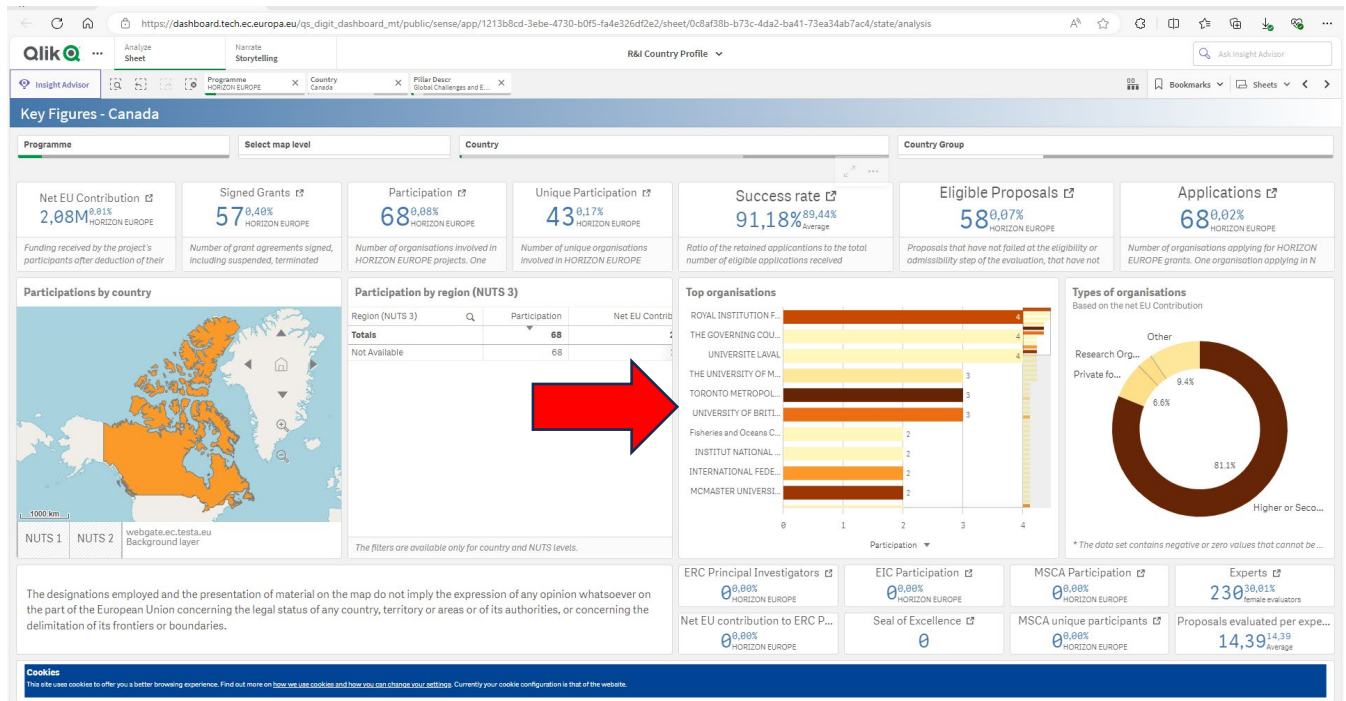

## HORIZON DASHBOARD

Access the Horizon Dashboard via the Funding & Tenders Portal: [EU Funding & Tenders Portal \(europa.eu\)](https://ec.europa.eu/eu-funding-tenders-portal/)

### Country information – number of participations

- Select “R&I Country Profiles”
- Select “Participation in programmes” to get the following screen:

- The icon with the magnifying glass in the upper left corner can be used to search for a programme (e.g. “Horizon Europe”) and country (e.g. “Canada”). Results can be further narrowed down by inserting a pillar description (e.g. “global challenges”), thematic priority description (e.g. “climate, energy and mobility”), or specific organisation.

- By hovering the mouse over the graph on the right side of the screen, it is possible to see the number of participations and net EU contribution for the selected parts of the programme.
- By selecting a different ‘sheet’ in the upper right corner, it is for example possible to display ‘key figures’, including the top organisations participating in the selected parts of the programme.

## Information about specific projects or participants

- Select “R&I projects”
- Select “Self-service BI”
- The icon with the magnifying glass in the upper left corner can be used to search for a programme (e.g. “Horizon Europe”) and country (e.g. “Canada”). Results can be further narrowed down by inserting a pillar description (e.g. “global challenges”), thematic priority description (e.g. “climate, energy and mobility”), or specific organisation.
- By further adjusting the “Dimensions” and “Measures” tabs on the left side of the screen, customised tables and charts can be generated that display the relevant information.