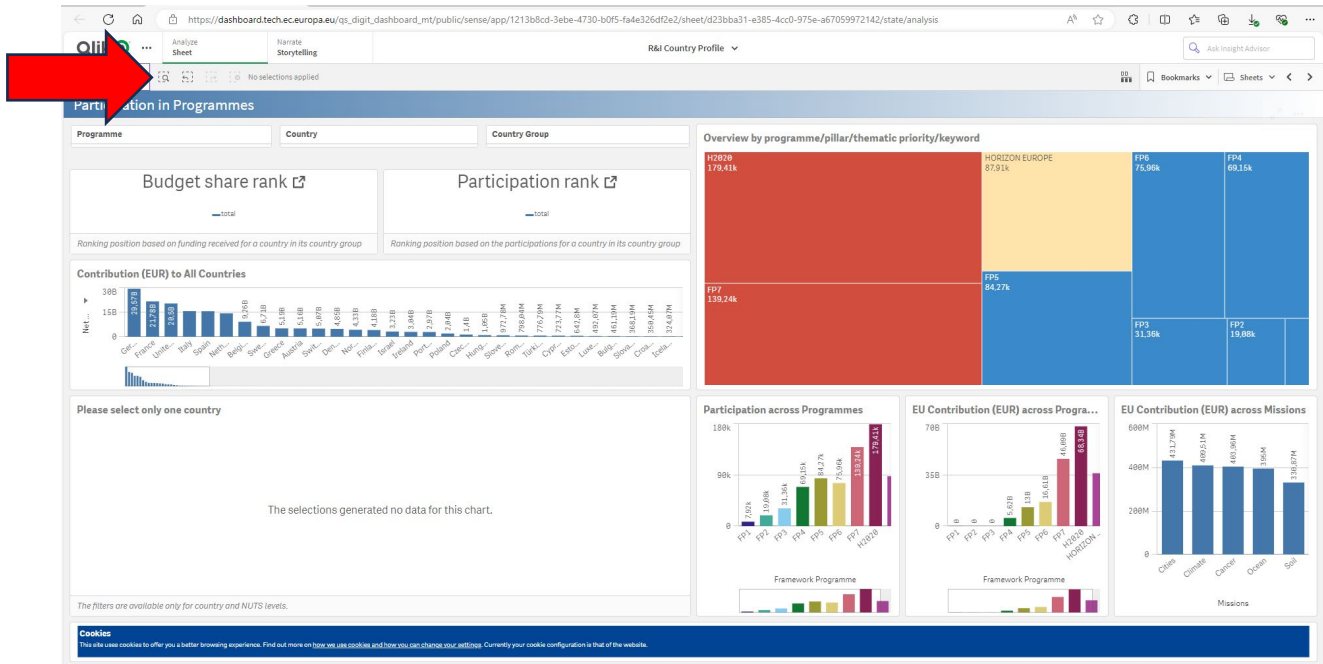

## HORIZON DASHBOARD

Access the Horizon Dashboard via the Funding & Tenders Portal: [EU Funding & Tenders Portal \(europa.eu\)](https://ec.europa.eu/eu-funding-tenders-portal/)

### Country information – number of participations

- Select “R&I Country Profiles”
- Select “Participation in programmes” to get the following screen:

- The icon with the magnifying glass in the upper left corner can be used to search for a programme (e.g. “Horizon Europe”) and country (e.g. “Canada”). Results can be further narrowed down by inserting a pillar description (e.g. “global challenges”), thematic priority description (e.g. “climate, energy and mobility”), or specific organisation.

- By hovering the mouse over the graph on the right side of the screen, it is possible to see the number of participations and net EU contribution for the selected parts of the programme.
- By selecting a different ‘sheet’ in the upper right corner, it is for example possible to display ‘key figures’, including the top organisations participating in the selected parts of the programme.

## Information about specific projects or participants

- Select “R&I projects”
- Select “Self-service BI”
- The icon with the magnifying glass in the upper left corner can be used to search for a programme (e.g. “Horizon Europe”) and country (e.g. “Canada”). Results can be further narrowed down by inserting a pillar description (e.g. “global challenges”), thematic priority description (e.g. “climate, energy and mobility”), or specific organisation.
- By further adjusting the “Dimensions” and “Measures” tabs on the left side of the screen, customised tables and charts can be generated that display the relevant information.