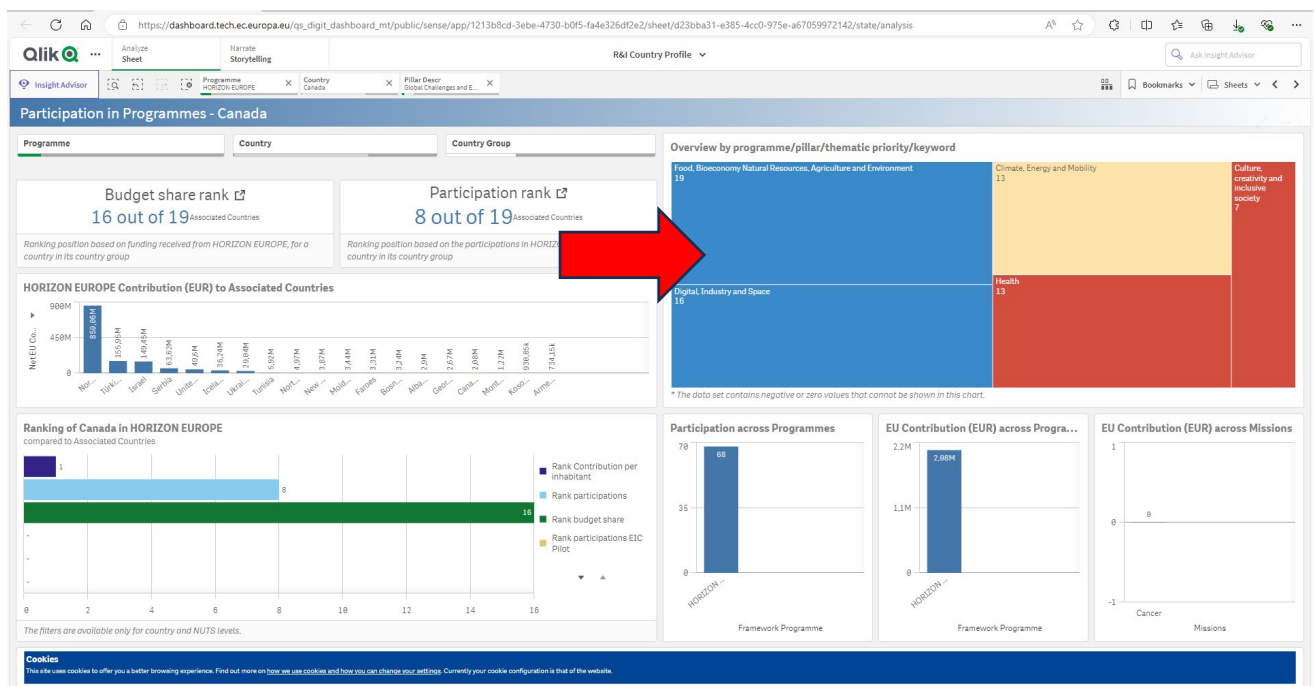

## HORIZON DASHBOARD

Access the Horizon Dashboard via the Funding & Tenders Portal: [EU Funding & Tenders Portal \(europa.eu\)](https://ec.europa.eu/eu-funding-tenders-portal/)

### Country information – number of participations

- Select “R&I Country Profiles”
- Select “Participation in programmes” to get the following screen:

- The icon with the magnifying glass in the upper left corner can be used to search for a programme (e.g. “Horizon Europe”) and country (e.g. “Canada”). Results can be further narrowed down by inserting a pillar description (e.g. “global challenges”), thematic priority description (e.g. “climate, energy and mobility”), or specific organisation.

- By hovering the mouse over the graph on the right side of the screen, it is possible to see the number of participations and net EU contribution for the selected parts of the programme.
- By selecting a different ‘sheet’ in the upper right corner, it is for example possible to display ‘key figures’, including the top organisations participating in the selected parts of the programme.

## Information about specific projects or participants

- Select “R&I projects”
- Select “Self-service BI”
- The icon with the magnifying glass in the upper left corner can be used to search for a programme (e.g. “Horizon Europe”) and country (e.g. “Canada”). Results can be further narrowed down by inserting a pillar description (e.g. “global challenges”), thematic priority description (e.g. “climate, energy and mobility”), or specific organisation.
- By further adjusting the “Dimensions” and “Measures” tabs on the left side of the screen, customised tables and charts can be generated that display the relevant information.